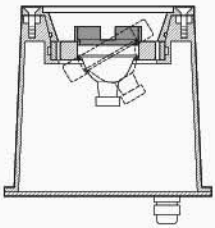

CONFIGURATIONS

Available in Cast Brass

ZXG16

MR16 Halogen
50/75 Watts
12 Volts
Remote Transformer
30/360 Degrees