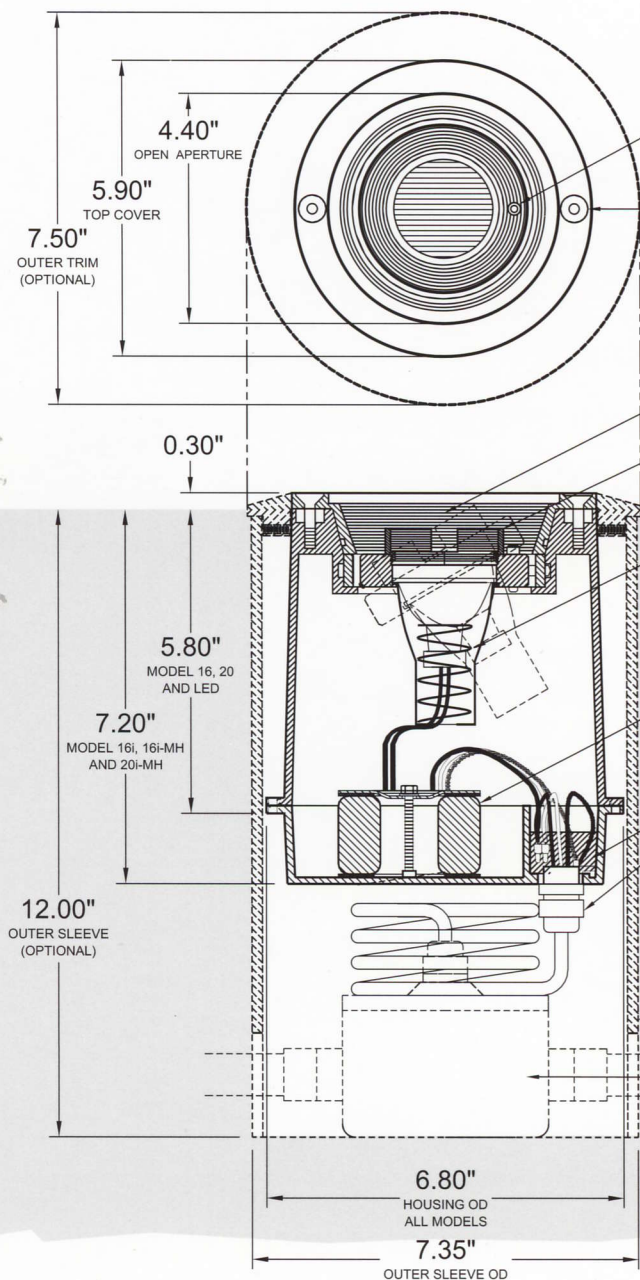

Versatile Compact IN-GROUND FIXTURE

ZXG Series

Compact at only 8" deep, yet fully adjustable for precise aiming, 360° horizontal and 30° vertical, The ZXG series takes life in the form of a cast brass housing and trim. Two Simple Captive Stainless Steel Fasteners secure the trim and make the unit watertight.

Encapsulated within the fixture can be a wide variety of today's most popular lighting sources including: MR16 Halogen, MR16 Metal Halide, Par 20 Halogen, Par 20 Metal Halide, and LED. With options including integral ballast/transformer, louvers, color filters, spread lenses, burial capability, drive over and other grate options, as well as the ease of relamping and adjusting beam spread and location, the ZXG series is truly an exceptional design.

EASY LOCK AIMING

Aim and lock with one screw.
Range : 360° Horizontal and 30° from vertical.

CAPTIVE STAINLESS STEEL SCREWS

Prevent loss of screws in the field.

MATT BLACK BAFFLE

Provides quality glare control.

ACCESSORY HOLDER

Secures lamp, additional lens, filters and louver in one quick action.

LAMP SHROUD (MODEL ZXG16 & 16i only)

Eliminates light reflection from the back of MR16 lamp.
Easy access for re-lamping by spring action.

INTEGRAL CONTROL GEAR

Additional chamber for integrated transformer, ballast or LED power unit / driver.

DOUBLE MOISTURE BLOCK

Combination of liquid tight fitting and potting resin blocks moisture penetration through primary wiring. Pre-wired with 10 ft. SJO type cable with seal tight connectors.

OUTER SLEEVE (optional)

Pre-installation of Outer Sleeve allows easy 120 V installation, wiring and maintenance.

J-BOX

Fittings and liquid tight conduit.
(by Others)