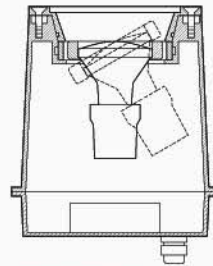

ZXG20i-MH

PAR20 Metal Halide
39 Watts
120/277 Watts
Integral Ballast
30/360 Degrees