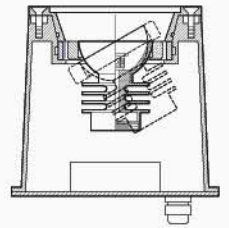

ZXG-LED

LED
18 Watts
120 Volts or Specified
Integral LED Driver
30/360 Degrees